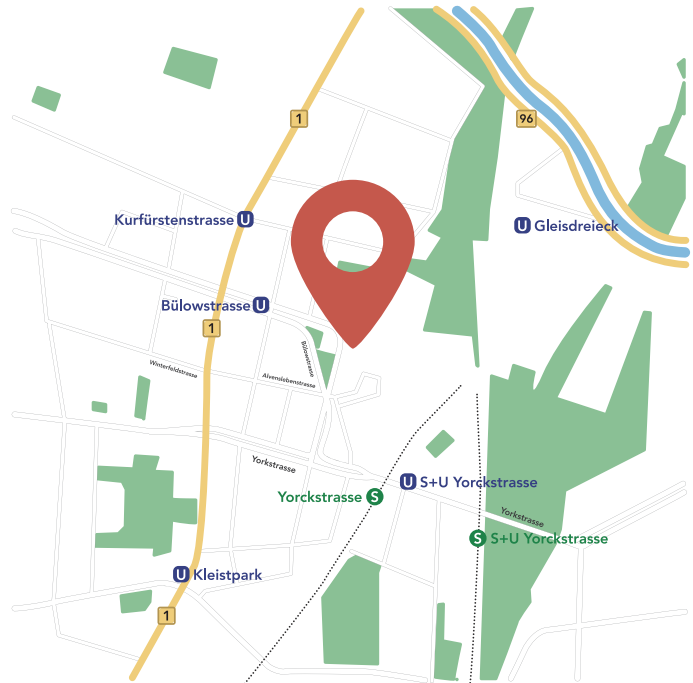

We thank you for your visit!

O&O Software GmbH

Bülowstraße 66
10783 Berlin

Arrival by public transportation

The nearest subway stop is "U Bülowstraße". You can reach it with the U2 subway line as well as with the bus lines 106, 187, M19, M48 and M85. From there you walk about 6 minutes.

You can take the S-Bahn line S1 to "S Yorckstraße (Großgörschenstraße)" and walk for about 7 minutes.

Or take the the S-Bahn lines S2/S25, the U-Bahn line U7 as well as the bus M19 to the stop "S+U Yorckstraße". From here you can walk to us in about 11 minutes.

Arrival by car

There are parking ticket machines in the Bülowstraße. With a little luck you might also find a parking space. On the "Gewerbehof Bülowbogen" itself there are free short-term parking spaces available for up to one hour.